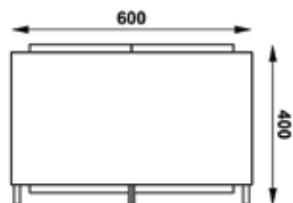

Nyon

NYO/PT 10