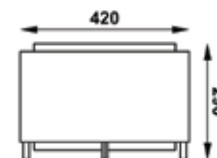

Nyon

NYO/PT 10

NYO/PT 20