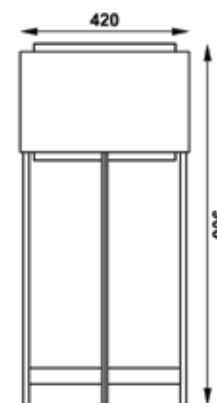

Nyon

NYO/PT 10

NYO/PT 40