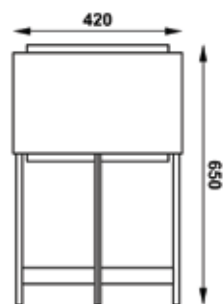

Nyon

NYO/PT 10

NYO/PT 30