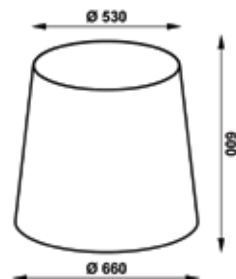

NIP 02/L

Allapoole avanev

Pikkus: 53 cm

Laius: 60 cm

Kaal: 18,3 kg

NIP 02/XL

Allapoole avanev

Pikkus: 60 cm

NIP 01/K

NIP 01/XL

NIP 02/S

NIP 02/M

NIP 02/L

NIP 02/XL

Nipori

ENGLISH // Planter Nipori

Installation:
Free standing

Additional Accessories
Available in different RAL colors

Measurements

| NIP 01/S | NIP 01/M | NIP 01/L | NIP 01/XL | NIP 02/S | NIP 02/M | NIP 02/L | NIP 02/XL |
|-----------------|-----------------|-----------------|-----------------|-------------------|-------------------|-------------------|-------------------|
| Opening upwards | Opening upwards | Opening upwards | Opening upwards | Opening downwards | Opening downwards | Opening downwards | Opening downwards |
| Length: 43 cm | Length: 58 cm | Length: 66 cm | Length: 76 cm | Length: 36 cm | Length: 48 cm | Length: 53 cm | Length: 60 cm |
| Width: 30 cm | Width: 45 cm | Width: 60 cm | Width: 75 cm | Width: 30 cm | Width: 45 cm | Width: 60 cm | Width: 75 cm |
| Weight: 6.1 kg | Weight: 11.8 kg | Weight: 16.7 kg | Weight: 23.4 kg | Weight: 7 kg | Weight: 13.2 kg | Weight: 18.3 kg | Weight: 25.9 kg |

Atveras uz augšu

Garums: 66 cm

Platums: 60 cm

Svars: 16,7 kg

NIP 01/XL

Atveras uz augšu

Garums: 76 cm

Platums: 75 cm