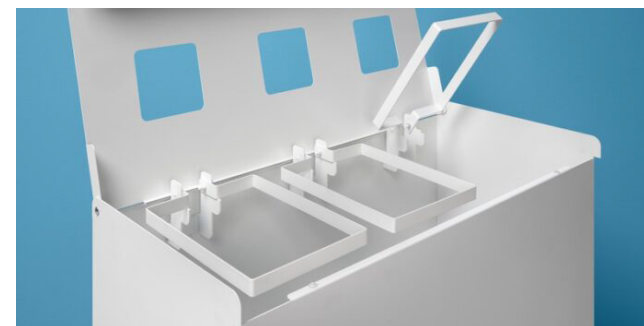

TRIX on kasutajasõbralik ning saadaval erinevates vormides, kas 1-, 2-, 3-, 4- ja isegi 5-osalisena. See võimaldab kasutajatel luua täpselt sellise prügikogumisjaama, mis vastab nende vajadustele ja ruumi omadustele. Prügikasti kaaned on hingedega ja avause sees on sisemine kilekotiraam mugavaks tühendamiseks. TRIX on valmistatud tsingitud ja pulbervärvitud metallist – praktiline ja pillkupüüdev valik igasse ruumi.

TOOTEKOOD(ID): 6055/1, 6055/2, 6055/3, 6055/4, 6055/5

Bränd: MADE DESIGN BARCELONA

Möödud

6055/1:	6055/2:	6055/3:	6055/4:	6055/5:
Pikkus: 25 cm	Pikkus: 50 cm	Pikkus: 75 cm	Pikkus: 100 cm	Pikkus: 120 cm
Laius: 35 cm	Laius: 35 cm	Laius: 35 cm	Laius: 35 cm	Laius: 35 cm
Kõrgus: 70 cm	Kõrgus: 70 cm	Kõrgus: 70 cm	Kõrgus: 70 cm	Kõrgus: 70 cm
Mahutavus: 40 liitrit	Mahutavus: 2x40 liitrit	Mahutavus: 3x40 liitrit	Mahutavus: 4x40 liitrit	Mahutavus: 5x40 liitrit
Kaal: 8,3 kg	Kaal: 16,06 kg	Kaal: 24 kg	Kaal: 32,12 kg	Kaal: 40,15 kg

Lisavõimalused

Tsingitud ja pulbervärvitud raam

Metall

Pulbervärvitud lehtmets

Kuumtsingitud ja pulbervärvitud

Värvivalik

RAL 9003

RAL 7033

RAL 7016