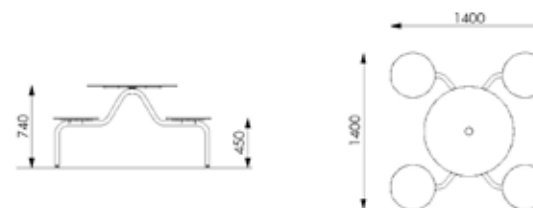

Gauss

PSG2

PSG4

PSG6

PSG6H