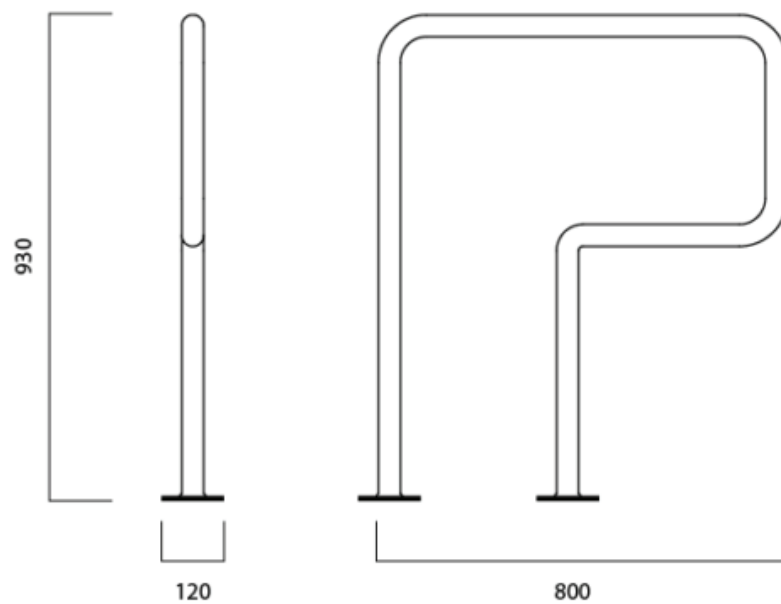

Bränd: Dambis

Mõõdud

Pikkus: 800 mm
Laius: 120 mm
Kõrgus: 930 mm

Kinnitusviisid

Raamikinnitusega

Paigaldusviisid

M10 ankurpoltidega kõvale pinnale

Lisavõimalused

RAL 7024

RAL 7016

Edge 2.0

EDGE 2.0

Titan

ENGLISH // Litter bin Titan

The bicycle rack Edge 2.0 is a modern and safe solution that allows you to attach the bicycle to the frame, not to the front wheel, thereby providing greater protection against theft. The frame mount system ensures that bikes are securely and safely locked, while the strong construction and high-quality finish make this bike rack a true champion in its class. Edge 2.0 combines chic looks with cutting-edge security, supporting both without compromise.

Measurements:

Measurements
Length: 800 mm
Width: 120 mm
Height: 930 mm

Installation

With frame mount

Installation methods

With M10 anchor bolts to a hard surface

Additional options

All RAL colors are available