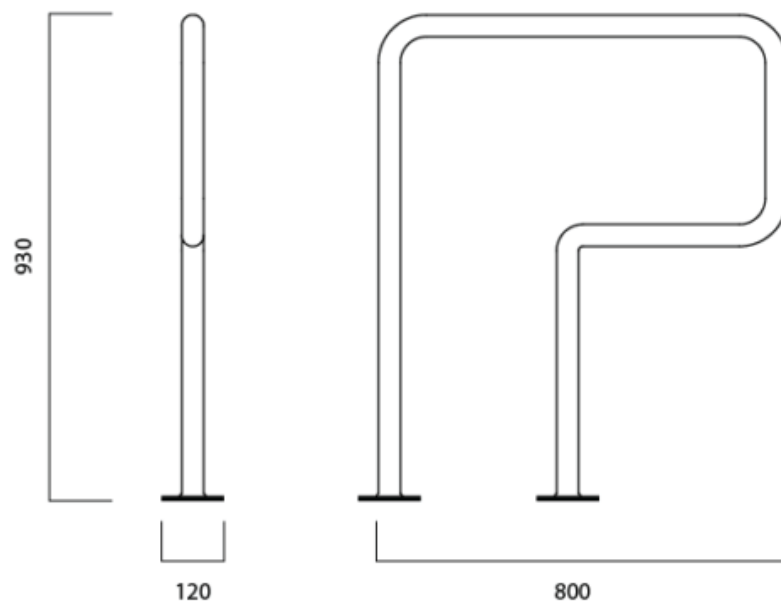

Bränd: Dambis

Mõõdud

Pikkus: 800 mm
Laius: 120 mm
Kõrgus: 930 mm

Kinnitusviisid

Raamikinnitusega

Paigaldusviisid

M10 ankurpoltidega kõvale pinnale

Lisavõimalused

RAL 7024

RAL 7016

Edge 2.0

EDGE 2.0

Edge 2.0

ENGLISH // Litter bin Edge 2.0

The bicycle rack Edge 2.0 is a modern and safe solution that allows you to attach the bicycle to the frame, not to the front wheel, thereby providing greater protection against theft. The frame mount system ensures that bikes are securely and safely locked, while the strong construction and high-quality finish make this bike rack a true champion in its class. Edge 2.0 combines chic looks with cutting-edge security, supporting both without compromise.

Measurements:

Measurements
Length: 800 mm
Width: 120 mm
Height: 930 mm

Installation

With frame mount

Installation methods

With M10 anchor bolts to a hard surface

Additional options

All RAL colors are available