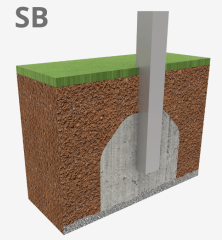

A x B

A=5265mm 20.35m² 1.32m 4

B=4230mm

SD

SB

Materials:

Structure, Metal: structural profiles made of AISI 304 stainless steel.

Panels, MDF: compact panel made of wood fibres, covered with a decorative paper impregnated with melamine resins. Eco-friendly, 100% recyclable material and wood from sustainably managed forests (PEFC, FSC certificate). Resistant and high resistance to moisture.

Holds, Polyresin: high-quality polyresin with metallic washer inside.

Fixings: electro galvanised and stainless steel quality 8.8 DIN267, AISI-304.

- None of the materials requires a specific treatment for its disposal.
- If the product is subject to severe use, maintenance should be increased.
- Don't use the product before the installation/maintenance is ready.
- Please check the maintenance instructions.