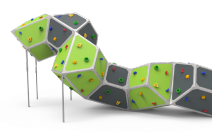

Bouldering is a form of climbing that consists of climbing small walls, without the need for protective materials such as ropes or harnesses. With the ROKO modular elements we managed to turn this sport into a game and bring it to urban spaces. This line, characterised by its giant geometric shapes, is produced with high-quality materials that provide socialisation and climbing spaces for older children and teenagers. A game option with different levels of height to find different challenges depending on one's skills.

Playful features:

Alternatives:

[JROK01](#)

[JROK03](#)

[JROK04](#)

[JROK05](#)

[JROK06](#)