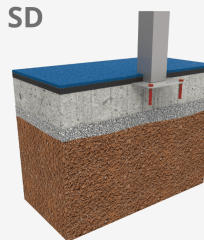

Bouldering is a form of climbing that consists of climbing small walls, without the need for protective materials such as ropes or harnesses. With the ROKO modular elements we managed to turn this sport into a game and bring it to urban spaces. This line, characterised by its giant geometric shapes, is produced with high-quality materials that provide socialisation and climbing spaces for older children and teenagers. A game option with different levels of height to find different challenges depending on one's skills.

A x B

A=5265mm 20.35m² 1.32m 4

B=4230mm

SD

SB

Materials:

Structure, Metal: structural profiles made of AISI 304 stainless steel.

Panels, MDF: compact panel made of wood fibres, covered with a decorative paper impregnated with melamine resins. Eco-friendly, 100% recyclable material and wood from sustainably managed forests (PEFC, FSC certificate). Resistant and high resistance to moisture.

Holds, Polyresin: high-quality polyresin with metallic washer inside.

Fixings: electro galvanised and stainless steel quality 8.8 DIN267, AISI-304.

- None of the materials requires a specific treatment for its disposal.
- If the product is subject to severe use, maintenance should be increased.
- Don't use the product before the installation/maintenance is ready.
- Please check the maintenance instructions.