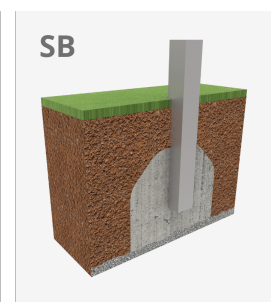

A=mm 20m2 1.32m 2

B=mm

## Materials:

**Structure, Metal:** structural profiles made of AISI 304 stainless steel.

**Panels, MDF:** compact panel made of wood fibres, covered with a decorative paper impregnated with melamine resins. Eco-friendly, 100% recyclable material and wood from sustainably managed forests (PEFC, FSC certificate). Resistant and high resistance to moisture.