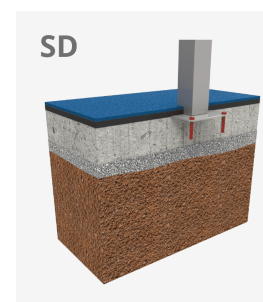

A=mm 20m2 1.32m 2

B=mm

## Materials:

**Structure, Metal:** structural profiles made of AISI 304 stainless steel.

**Panels, MDF:** compact panel made of wood fibres, covered with a decorative paper impregnated with melamine resins. Eco-friendly, 100% recyclable material and wood from sustainably managed forests (PEFC, FSC certificate). Resistant and high resistance to moisture.

**Holds, Polyresin:** high-quality polyresin with metallic washer inside.

**Fixings:** electro galvanised and stainless steel quality 8.8 DIN267, AISI-304.

- None of the materials requires a specific treatment for its disposal.
- If the product is subject to severe use, maintenance should be increased.
- Don't use the product before the installation/maintenance is ready.
- Please check the maintenance instructions.