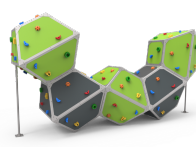

Bouldering is a form of climbing that consists of climbing small walls, without the need for protective materials such as ropes or harnesses. With the ROKO modular elements we managed to turn this sport into a game and bring it to urban spaces. This line, characterised by its giant geometric shapes, is produced with high-quality materials that provide socialisation and climbing spaces for older children and teenagers. A game option with different levels of height to find different challenges depending on one's skills.

## Playful features:

## Alternatives:

[JROK02](#)

[JROK03](#)

[JROK04](#)

[JROK05](#)

[JROK06](#)