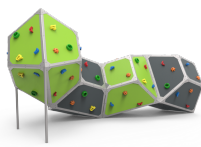

Materials:

Structure, Metal: structural profiles made of AISI 304 stainless steel.

Panels, MDF: compact panel made of wood fibres, covered with a decorative paper impregnated with melamine resins. Eco-friendly, 100% recyclable material and wood from sustainably managed forests (PEFC, FSC certificate). Resistant and high resistance to moisture.

Holds, Polyresin: high-quality polyresin with metallic washer inside.

Fixings: electro galvanised and stainless steel quality 8.8 DIN267, AISI-304.

- None of the materials requires a specific treatment for its disposal.
- If the product is subject to severe use, maintenance should be increased.
- Don't use the product before the installation/maintenance is ready.
- Please check the maintenance instructions.

Biggest part (mm): / Heaviest part (kg):

IMPACT ZONE: security area and ground coverings according to the EN1176-1:2017 standard.

Spare parts availability: 10 years.

Ground anchoring screws not included.

Playful features:

Alternatives:

[JROK02](#)

[JROK04](#)

[JROK06](#)