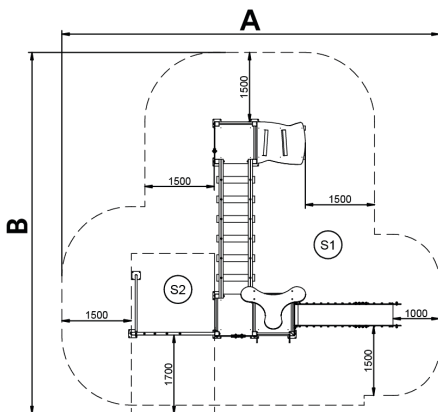

3+

Certified
EN1176
product

If you like wooden elements, the KLASIK collection is made for you. Playability, great challenges and colours for all.

A=8150mm 48.35m² 1.70m 25

B=7800mm

[Maintenance guide](#) | [Project sheet](#) | [CAD](#) | [Certificate](#) | [Catalogue](#) | [3D](#) | [Mounting instructions](#) | [HD image](#)

Biggest part (mm): 3340x40x40 / Heaviest part (kg): 44

IMPACT ZONE: security area and ground coverings according to the EN1176-1:2017 standard.

Spare parts availability: 10 years.

Ground anchoring screws not included.