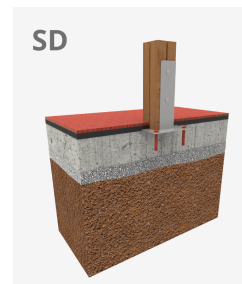

3+

Certified
EN1176
product

If you like wooden elements, the KLASIK collection is made for you. Playability, great challenges and colours for all.

A=8150mm 48.35m² 1.70m 25

B=7800mm

[Maintenance guide](#) | [Project sheet](#) | [CAD](#) | [Certificate](#) | [Catalogue](#) | [3D](#) | [Mounting instructions](#) | [HD image](#)

Materials:

Structure, Laminated wood: scandinavian laminated pine wood treated in autoclave Class IV. Finished with two layers of Lasur paint. In case of being subjected to bad weather conditions, laminated pine wood can present some tiny cracks on the surface that do not reduce its durability at all. As regards resin and knots, please note that these are part of its natural appearance.

Panels, ECOPLAY: 10-12-15-19mm thick HPDE produced with recycled materials. High-density polyethylene characterised by its resistance to chemical abrasives. As a polymer, it is unaffected by corrosion. Due to its light elastic nature, it offers high resistance to impact, making it very difficult to break.

Platforms, Phenolic: birch plywood coated with a phenol film on both sides. Wire mesh anti-slip surface. Waterproof lateral protection.

Nets, Anti-vandal reinforced rope: Ø 16mm, 6 twisted steel cables, covered in polypropylene. High durability plastic connectors.