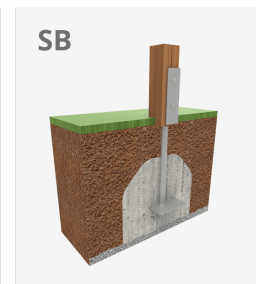

3+

Certified
EN1176
product

If you like wooden elements, the KLASIK collection is made for you. Playability, great challenges and colours for all.

A=8150mm 48.35m² 1.70m 25

B=7800mm

[Maintenance guide](#) | [Project sheet](#) | [CAD](#) | [Certificate](#) | [Catalogue](#) | [3D](#) | [Mounting instructions](#) | [HD image](#)

Materials:

Structure, Laminated wood: scandinavian laminated pine wood treated in autoclave Class IV. Finished with two layers of Lasur paint. In case of being subjected to bad weather conditions, laminated pine wood can present some tiny cracks on the surface that do not reduce its durability at all. As regards resin and knots, please note that these are part of its natural appearance.

Panels, ECOPLAY: 10-12-15-19mm thick HPDE produced with recycled materials. High-density polyethylene characterised by its resistance to chemical abrasives. As a polymer, it is unaffected by corrosion. Due to its light elastic nature, it offers high resistance to impact, making it very difficult to break.

Platforms, Phenolic: birch plywood coated with a phenol film on both sides. Wire mesh anti-slip surface. Waterproof lateral protection.

Nets, Anti-vandal reinforced rope: Ø 16mm, 6 twisted steel cables, covered in polypropylene. High durability plastic connectors.